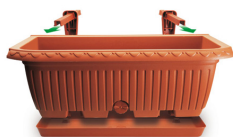

Tutti i colori disponibili

Colore: 07

Caratteristiche tecniche: tutte le misure disponibili

CODICE	NOME	cm	cm	cm	cm	lt	ACCESSORI	cm
7105175007	Cassetta Koalaâ® Con Sottocassetta 50 Terracotta	51X22		18,70		12,00		

Plastecnic Spa
Sede legale ed operativa:
Via Lombardia, 4 - 23888 La Valletta Brianza (LC) - Italy

Telefono: (+39) 039 53.11.271
Fax: (+39) 039 53.11.888
Indirizzo email: plastecnic@plastecnic.it

Registro Imprese: Lecco, 00233440130 - REA: Lecco, 101656
C.Fiscale e P.Iva: IT 00233440130
Capitale Sociale: 2.000.000 euro I.V. (Società a Socio Unico)