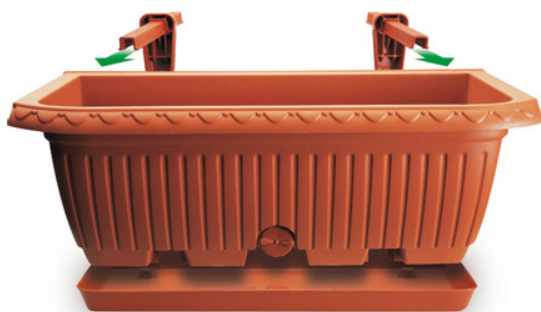

## Descrizione del prodotto

Traditional line

### Cassetta Koalaâ® Con Sottocassetta

Cassetta Koalaâ® Con Sottocassetta 50 Terracotta

Design: *Brevetto Depositato*

Koala Box with saucer. Characteristics/Technical features: very capacious balcon box with water supply - net for drainage system - anti-dripping saucer - two assembled adjustable supports to fasten it easily to balcon and walls. Manufactured with more than 70% recycled plastic. Available while stocks last.