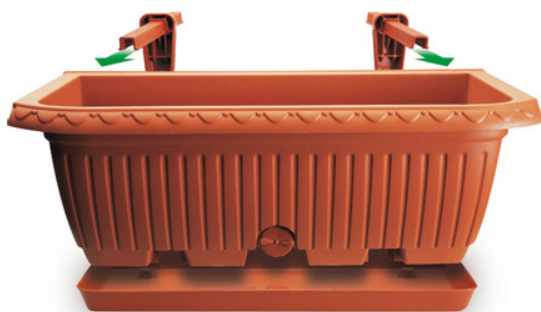

Percorso di navigazione: [Plastecnic](#) > [Our products](#) > [Evergreen](#) > [Traditional line](#) > [Cassetta Koalaâ® Con Sottocassetta](#) >

## Descrizione del prodotto

Traditional line

### Cassetta Koalaâ® Con Sottocassetta

Cassetta Koalaâ® Con Sottocassetta 50 Terracotta

Design: *Brevetto Depositato*

Koala Box with saucer. Characteristics/Technical features: very capacious balcon box with water supply - net for drainage system - anti-dripping saucer - two assembled adjustable supports to fasten it easily to balcon and walls. Manufactured with more than 70% recycled plastic. Available while stocks last.