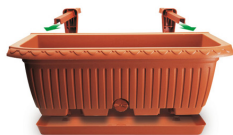

Tutti i colori disponibili

Colore: 07

Caratteristiche tecniche: tutte le misure disponibili

CODICE	NOME	cm	cm	cm	cm	lt	ACCESSORI	cm
7105175007	Cassetta Koalaâ® Con Sottocassetta 50 Terracotta	51X22		18,70		12,00		

Plastecnic Spa
Sede legale ed operativa:
Via Lombardia, 4 - 23888 La Valletta Brianza (LC) - Italy

Telefono: (+39) 039 53.11.271
Fax: (+39) 039 53.11.888
Indirizzo email: plastecnic@plastecnic.it

Registro Imprese: Lecco, 00233440130 - REA: Lecco, 101656
C.Fiscale e P.Iva: IT 00233440130
Capitale Sociale: 2.000.000 euro I.V. (Società a Socio Unico)