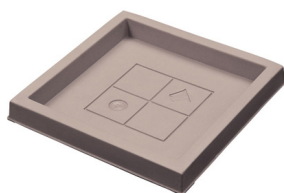

Prodotti correlati

Sottovasi Quadrati
45 Avana

Caratteristiche tecniche: tutte le misure disponibili