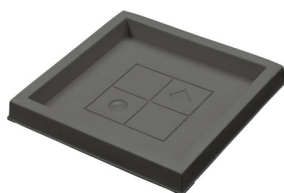

Prodotti correlati

Sottovasi Quadrati
45 Grigio Ardesia

Caratteristiche tecniche: tutte le misure disponibili

Plastecnic Spa
Sede legale ed operativa:
Via Lombardia, 4 - 23888 La Valletta Brianza (LC) - Italy

Telefono: (+39) 039 53.11.271
Fax: (+39) 039 53.11.888
Indirizzo email: plastecnic@plastecnic.it

Registro Imprese: Lecco, 00233440130 - REA: Lecco, 101656
C.Fiscale e P.Iva: IT 00233440130
Capitale Sociale: 2.000.000 euro I.V. (Società a Socio Unico)