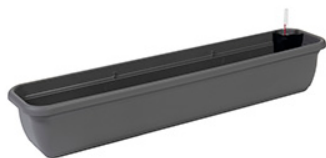

Percorso di navigazione: [Plastecnic](#) > [Our products](#) > [Evergreen](#) > [Unica line](#) > [Unica Cassetta Con Riserva D'acqua E Livello](#) >

# Unica Cassetta Con Riserva D'acqua E Livello

Unica Cassetta Con Riserva D'acqua E Livello 100 Gr. Fumo Light

Unica box with water supply Characteristics/Technical features:matte finish, with over-flow turrets and draining holes. A net is fixed in the bottom. Manufactured with more than 70% recycled plastic. Suggested accessories: Omnia rectangular saucer.